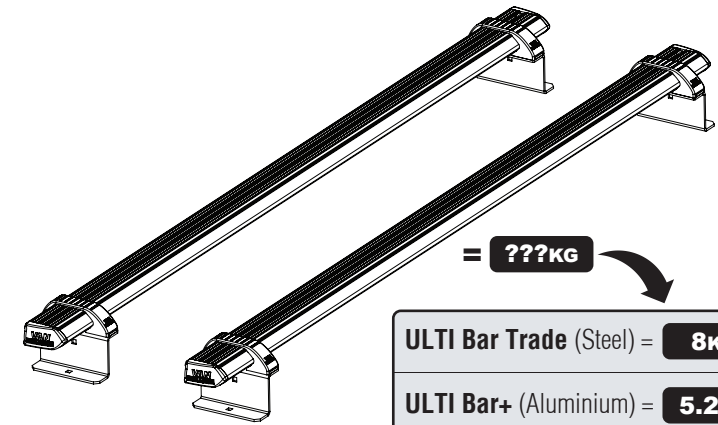

348-2

Vehicle:
Ford Transit Custom 2023 on
Wheel Base: L1
Roof Height: H1
Rear Doors: Twin