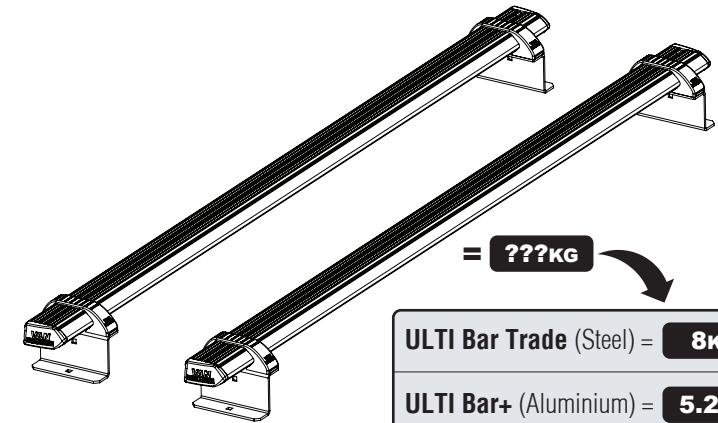

348-2

Vehicle:
Ford Transit Custom 2023 on
Wheel Base: L2
Roof Height: H1
Rear Doors: Twin